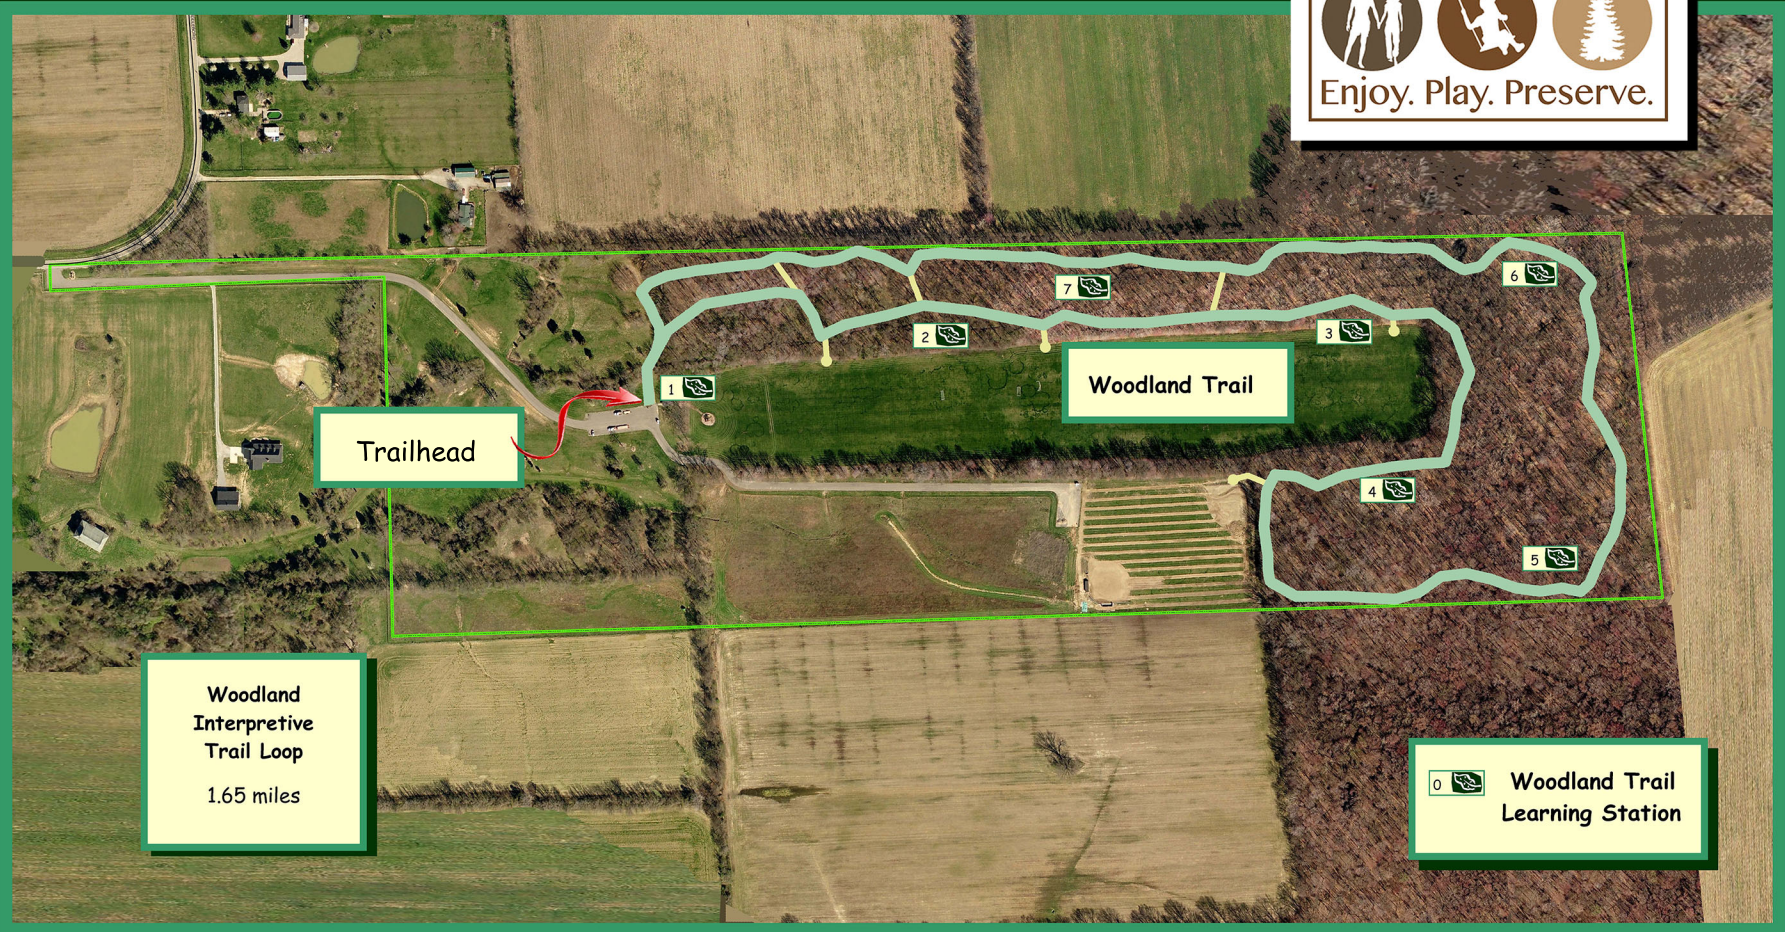

# Gulley Park

Trailhead

Woodland Trail

Woodland  
Interpretive  
Trail Loop  
1.65 miles

0  Woodland Trail  
Learning Station